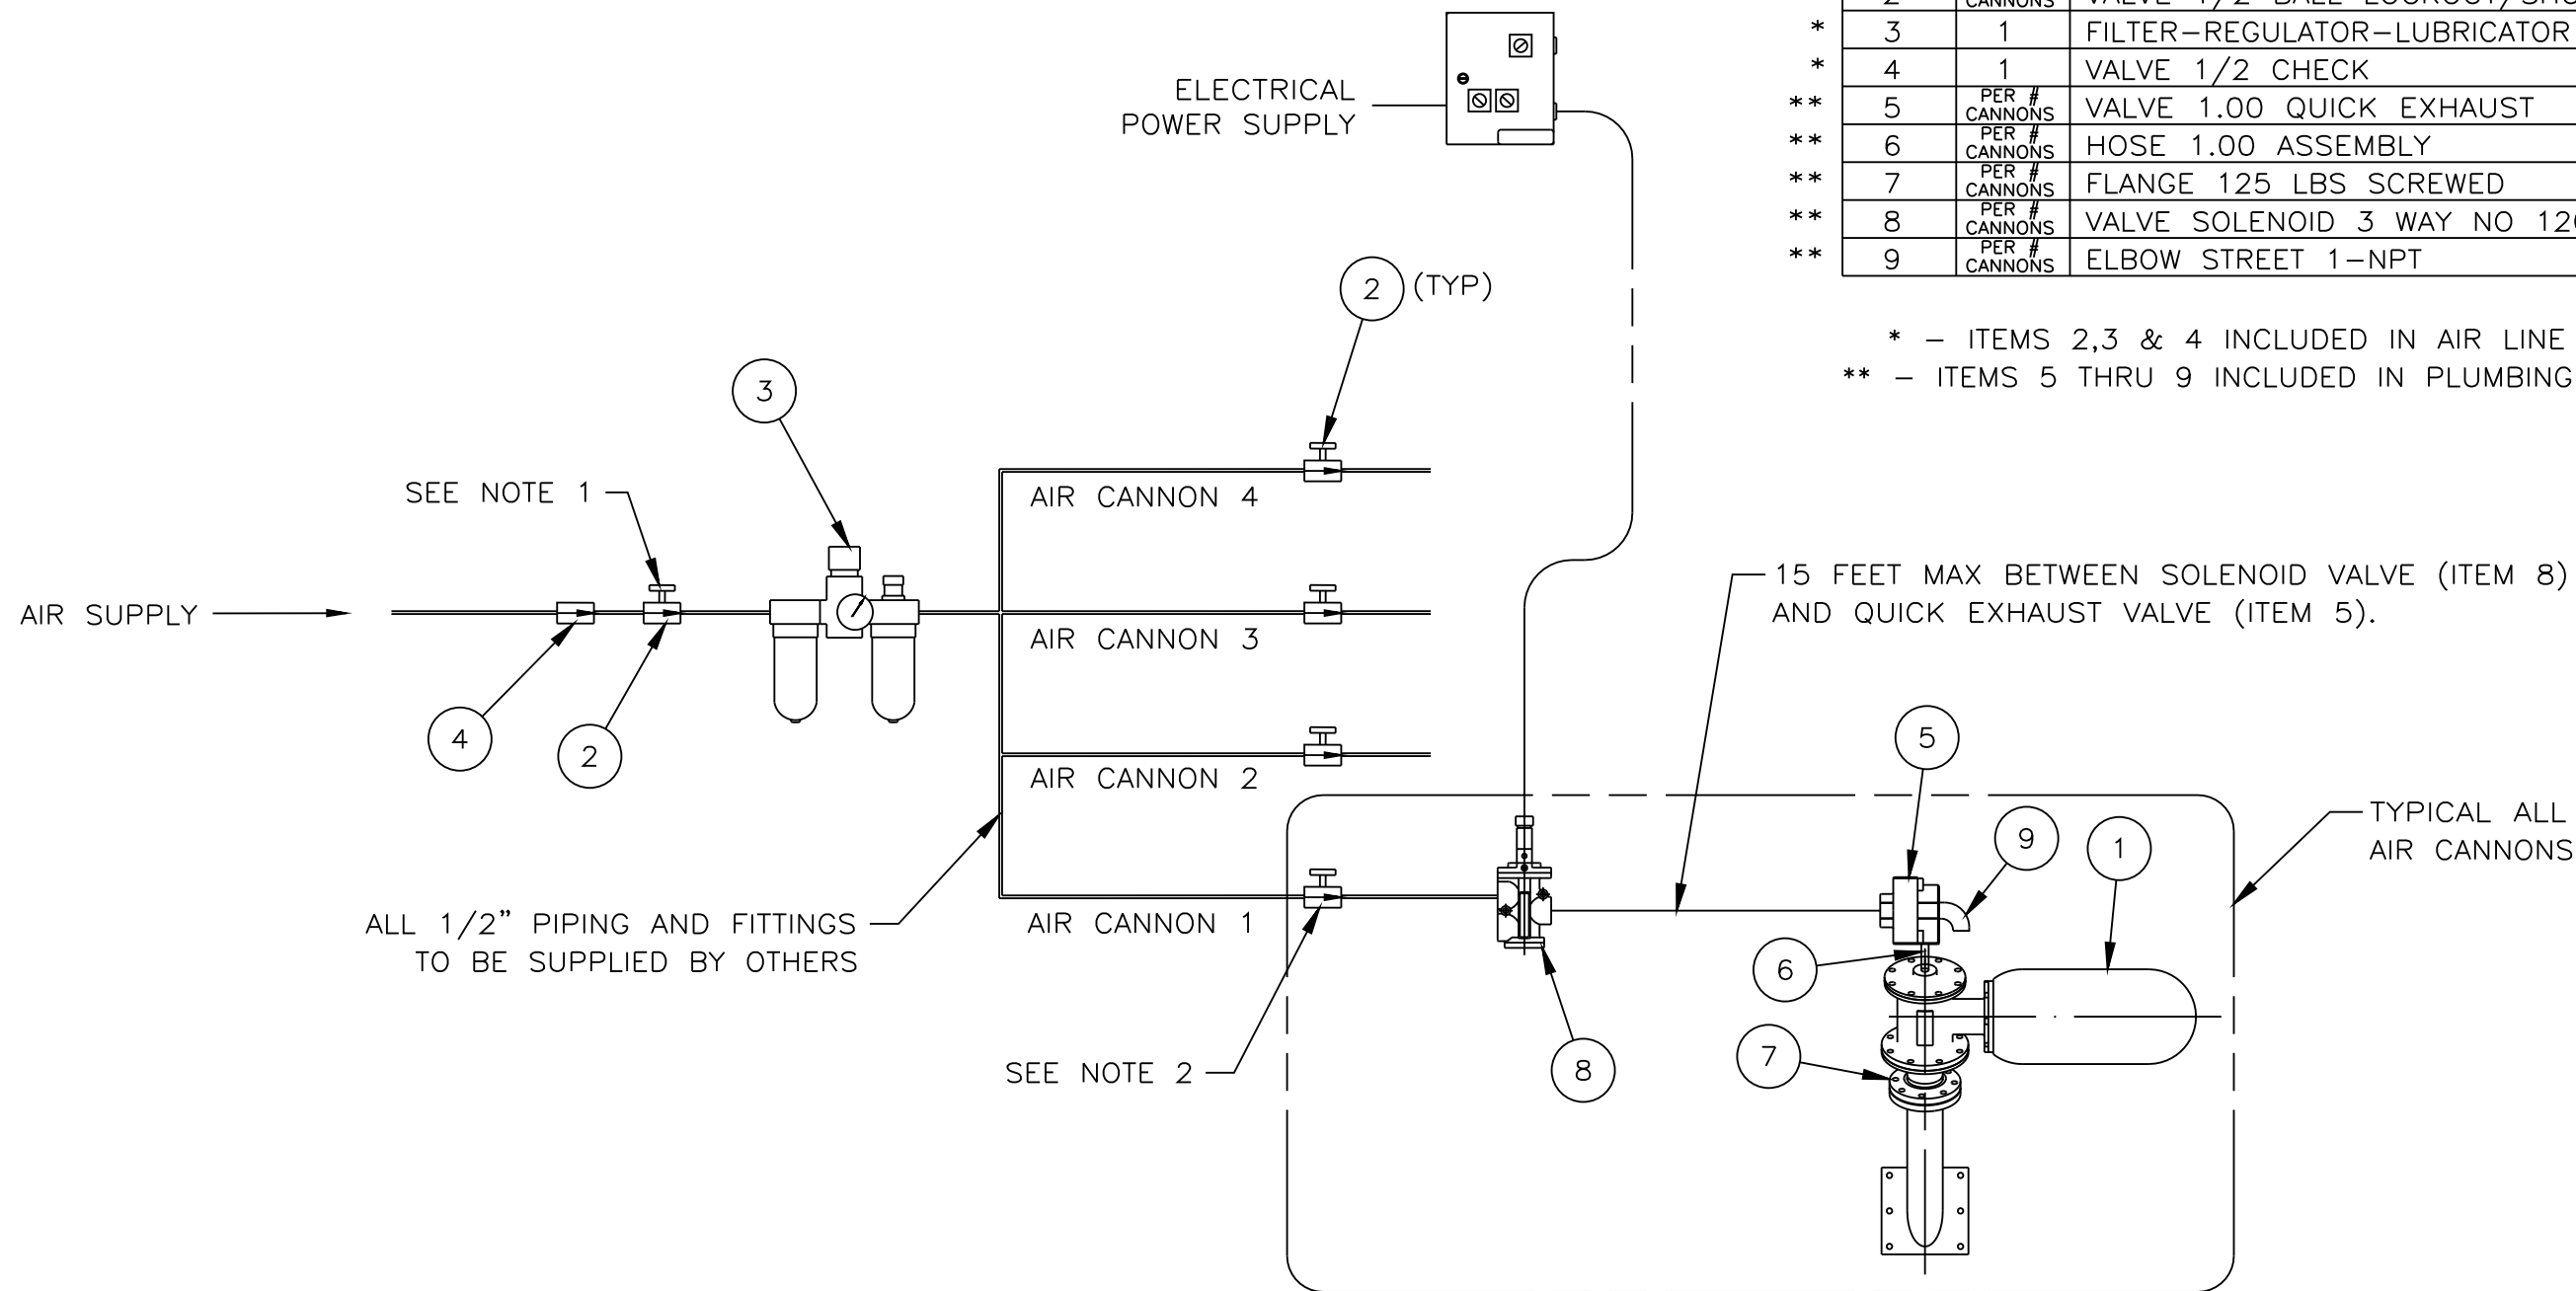

ITEM	QTY.	DESCRIPTION	PART NUMBER
1	PER # CANNONS	BB4 XHV AIR CANNON	35132-XXXX
* 2	PER # CANNONS	VALVE 1/2 BALL LOCKOUT/SHUTOFF	32284-01
* 3	1	FILTER-REGULATOR-LUBRICATOR 1/2	14760
* 4	1	VALVE 1/2 CHECK	22618
** 5	PER # CANNONS	VALVE 1.00 QUICK EXHAUST	35669
** 6	PER # CANNONS	HOSE 1.00 ASSEMBLY	36003
** 7	PER # CANNONS	FLANGE 125 LBS SCREWED	25698
** 8	PER # CANNONS	VALVE SOLENOID 3 WAY NO 120V	36343
** 9	PER # CANNONS	ELBOW STREET 1-NPT	36006

* - ITEMS 2,3 & 4 INCLUDED IN AIR LINE KIT 24679-XX.
 ** - ITEMS 5 THRU 9 INCLUDED IN PLUMBING KIT 26405-01.

- NOTES:
- 1) BALL VALVE IS FOR SERVICING FRL ONLY. THIS WILL NOT EVACUATE AIR CANNONS.
 - 2) BALL VALVES ARE FOR SERVICING INDIVIDUAL AIR CANNONS. CLOSING THESE VALVES WILL EXHAUST AND POSSIBLY FIRE CANNONS.
 - 3) REFER TO OPERATORS MANUAL M3404 FOR INSTALLATION INSTRUCTIONS.

NO.	DESCRIPTION	ECN	DATE	BY

© Copyright 2002 Martin Engineering. All rights reserved. Covered by U.S. and foreign patents pending and issued. ® and TM indicate trademarks of Martin Engineering.

TITLE	INSTALLATION DRAWING BB4 XHV AIR CANNON WITH PIPING KITS	DRAWN RND DATE 03/20/02
SALES DRAWING	S37154	CHECKED
MD00536 L:\SAL\S37154		ENG. DATE
		APPROVED DATE
		SCALE NONE